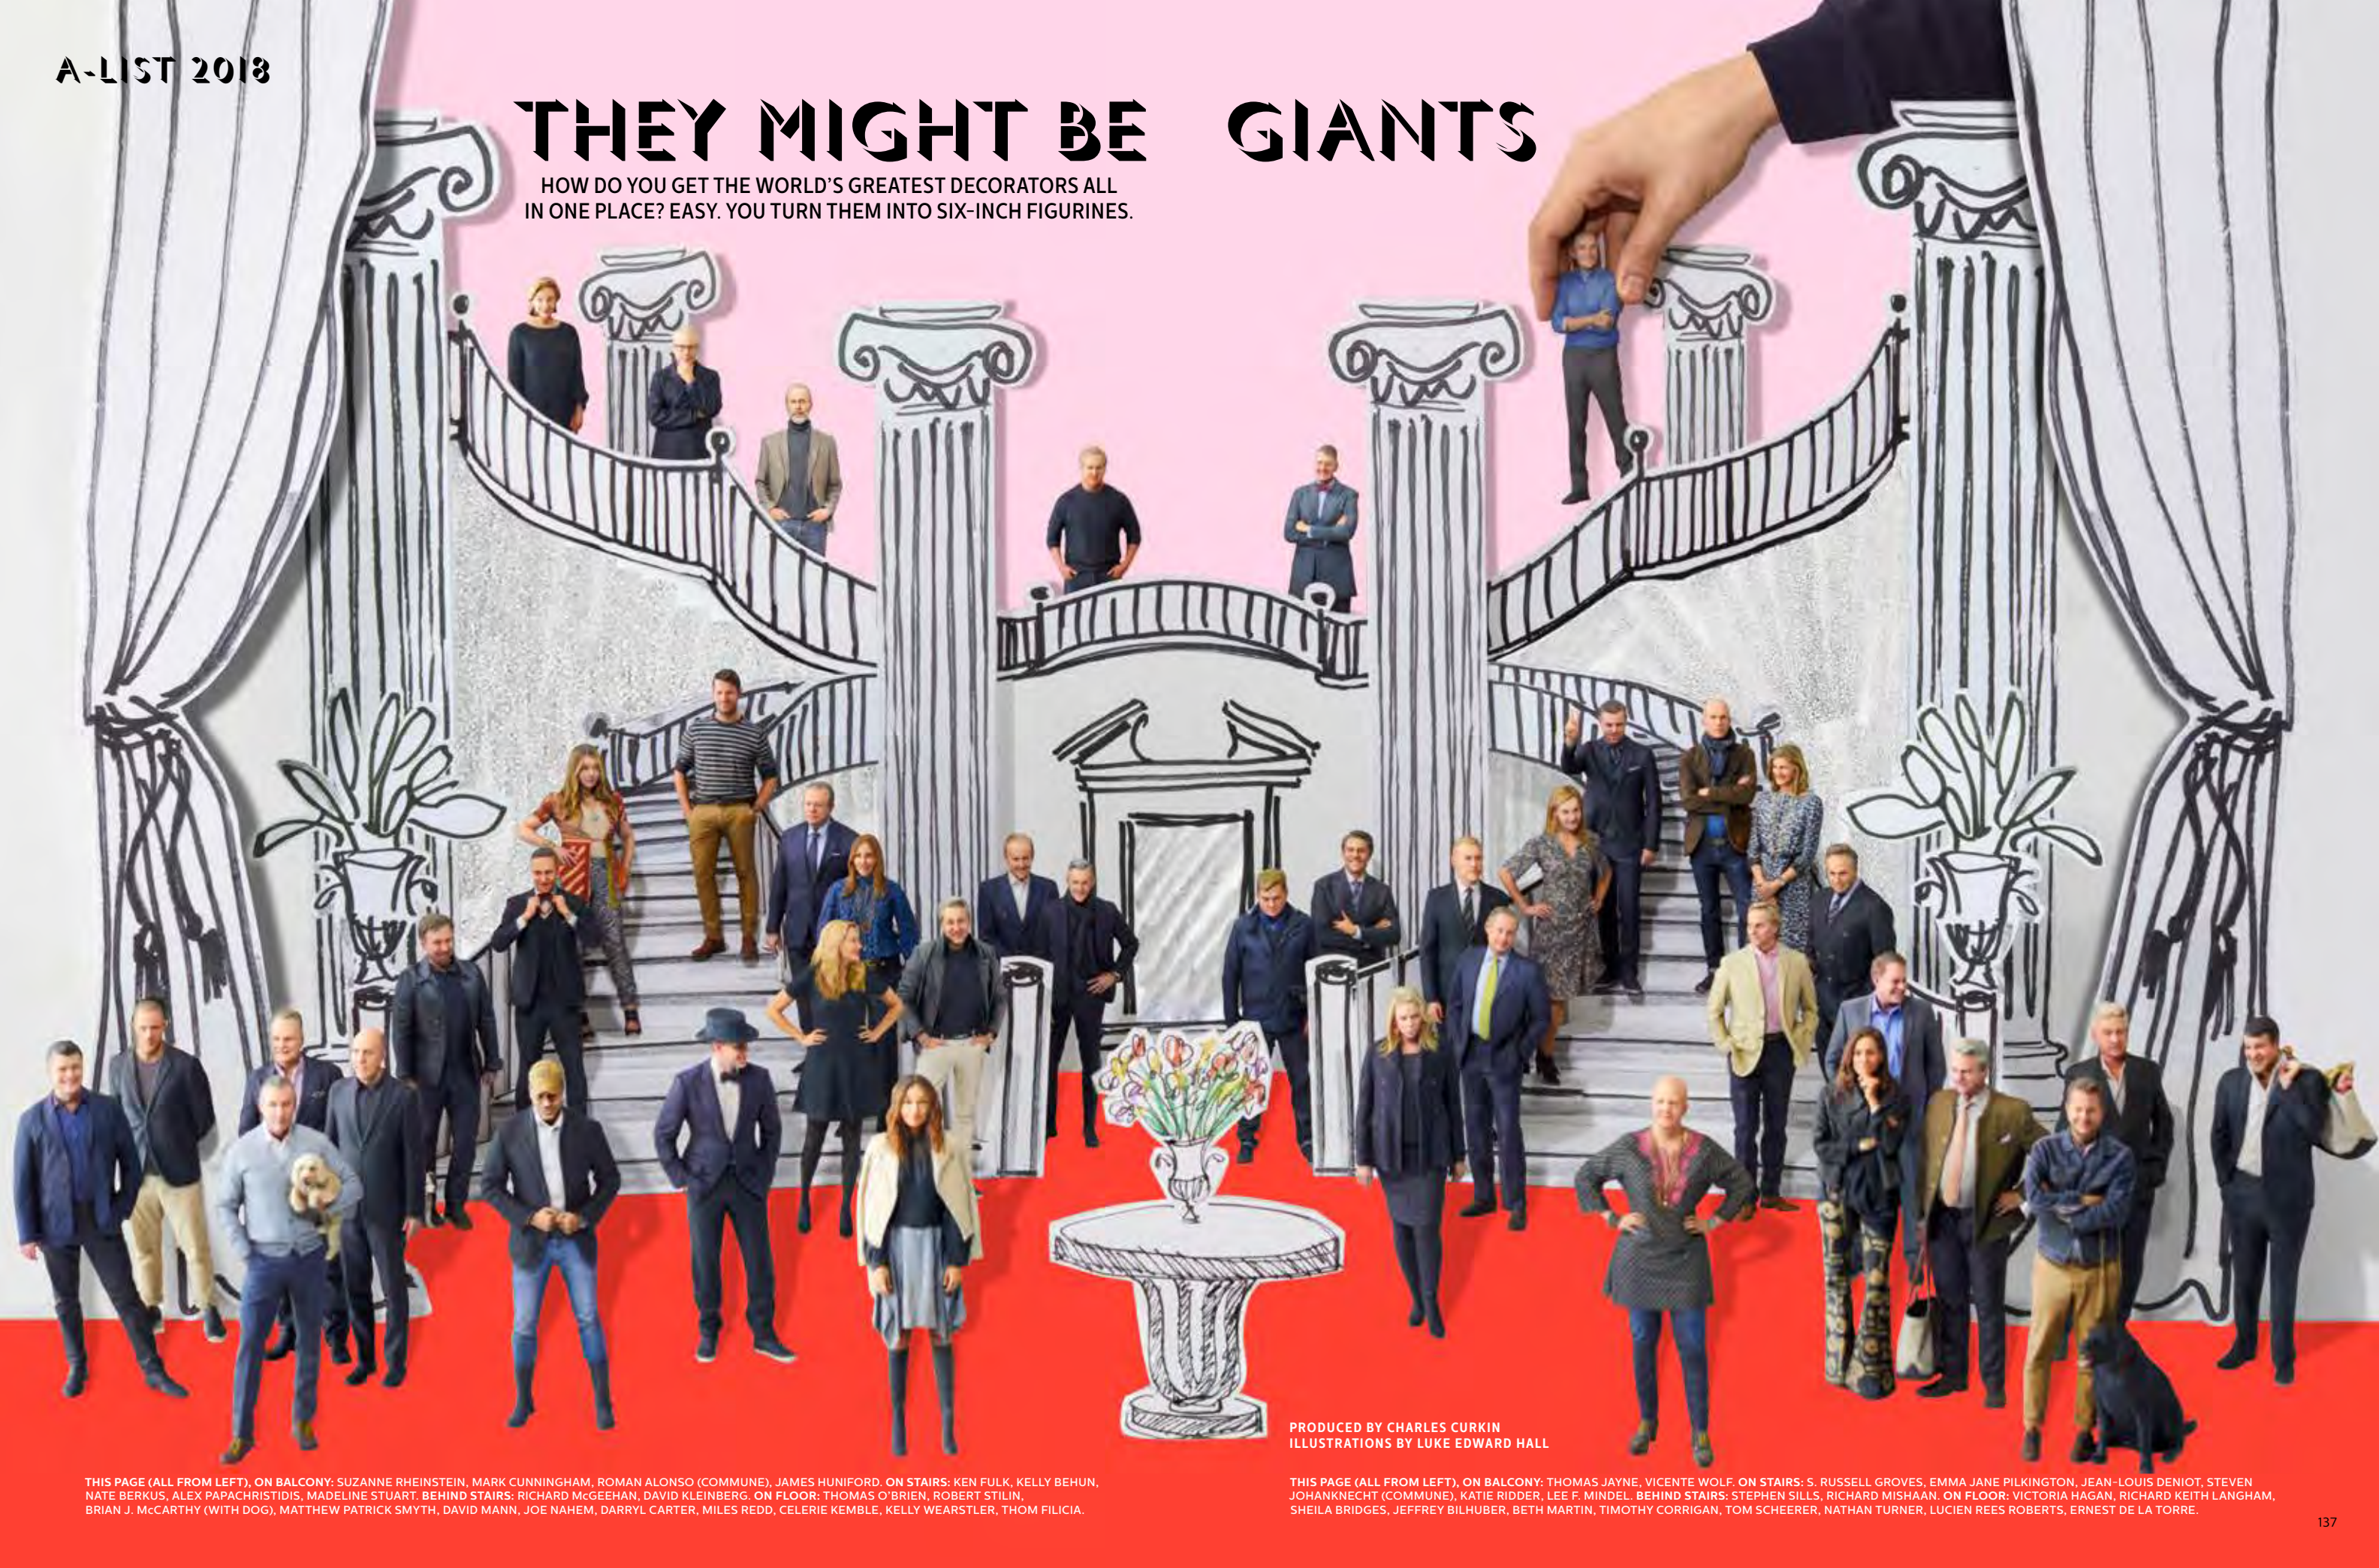

ELLEDECOR®

**THE BEST
DESIGNERS
IN THE
WORLD
THE NEW
A-LIST**

THEY MIGHT BE GIANTS

HOW DO YOU GET THE WORLD'S GREATEST DECORATORS ALL IN ONE PLACE? EASY. YOU TURN THEM INTO SIX-INCH FIGURINES.

PRODUCED BY CHARLES CURKIN
ILLUSTRATIONS BY LUKE EDWARD HALL

THIS PAGE (ALL FROM LEFT), ON BALCONY: SUZANNE RHEINSTEIN, MARK CUNNINGHAM, ROMAN ALONSO (COMMUNE), JAMES HUNIFORD. ON STAIRS: KEN FULK, KELLY BEHUN, NATE BERKUS, ALEX PAPACHRISTIDIS, MADELINE STUART. BEHIND STAIRS: RICHARD MCGEEHAN, DAVID KLEINBERG. ON FLOOR: THOMAS O'BRIEN, ROBERT STILLIN, BRIAN J. MCCARTHY (WITH DOG), MATTHEW PATRICK SMYTH, DAVID MANN, JOE NAHEM, DARRYL CARTER, MILES REDD, CELERIE KEMBLE, KELLY WEARSTLER, THOM FILICIA.

THIS PAGE (ALL FROM LEFT), ON BALCONY: THOMAS JAYNE, VICENTE WOLF. ON STAIRS: S. RUSSELL GROVES, EMMA JANE PILKINGTON, JEAN-LOUIS DENIOT, STEVEN JOHANKNECHT (COMMUNE), KATIE RIDDER, LEE F. MINDEL. BEHIND STAIRS: STEPHEN SILLS, RICHARD MISHAAN. ON FLOOR: VICTORIA HAGAN, RICHARD KEITH LANGHAM, SHEILA BRIDGES, JEFFREY BILHUBER, BETH MARTIN, TIMOTHY CORRIGAN, TOM SCHEERER, NATHAN TURNER, LUCIEN REES ROBERTS, ERNEST DE LA TORRE.

THE NOOBS

THIS YEAR, OUR LIST OF INCREDIBLE TALENTS GOT LONGER, WITH MORE THAN 20 NEW ADDITIONS FROM LOS ANGELES TO BURKINA FASO.

RYAN KORBAN

SARA GILBANE

ERIC HUGHES

SHAWN HENDERSON

ASHLEY WHITTAKER

ANNE MAXWELL FOSTER (TILTON FENWICK)